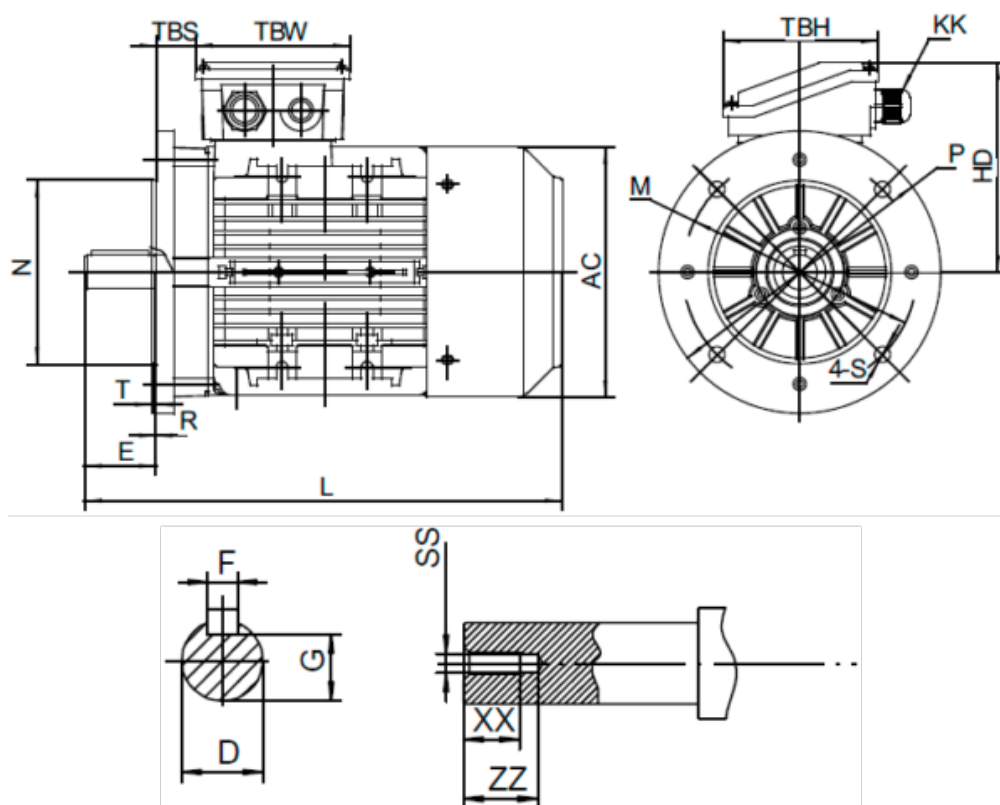

Article number: 2516000124140140

Description: Kleedrive T2A 563-4 0.12kw 1400 rpm UL/CSA
3x230/400V 50HZ IP55 B5 PTO

Measures

AA = 112	L = 195	TBH = 83
AC = Ø110	M = Ø100	TBS = 16.5
AD = 151	N = Ø80	TBW = 83
D = Ø9	P = Ø120	XX = 9
E = 20	R = 0	ZZ = 12
F = 3	S = Ø7	
G = 7.2	SS = M4	
HD = 95	T = 3	